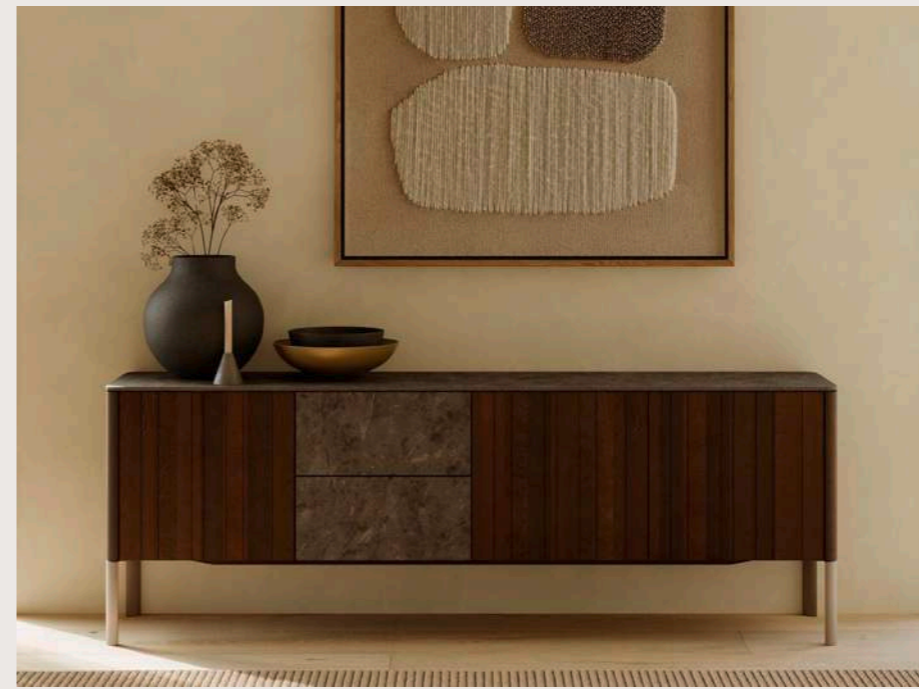

nya  
Stuhl  
chair  
chaise

ESSZIMMER |  
DINING ROOM | SALLE À MANGER

nya  
Sideboard, Eiche geräuchert  
sideboard, smoked oak  
buffet bas, chêne fumé

nya  
Vitrine, Eiche geräuchert  
display case, smoked oak  
vitrine, chêne fumé

The nya table, the centrepiece of the collection, is a graceful tribute to solid wood. Its soft lines and controlled dimensions set the tone of the design, winner of the iF Design Award 2026. The slender, boat-shaped or rectangular table top is carried by a subtle, sculptural metal base in the new colour of clay or black matt. The hand-selected wooden surface of the extendable table is distinguished by its continuous grain running seamlessly between the table top and insert panel. The matching chair harnesses the restrained stylistic elements to offer a high level of seating comfort, its understated elegance enhanced by the warming natural colours of the bouclé from the Glory fabric collection. Meticulously placed seams and an eye-catching foot frame echo the table's aesthetic. As an ensemble, the nya imbues any space with a timeless sense of tranquillity.