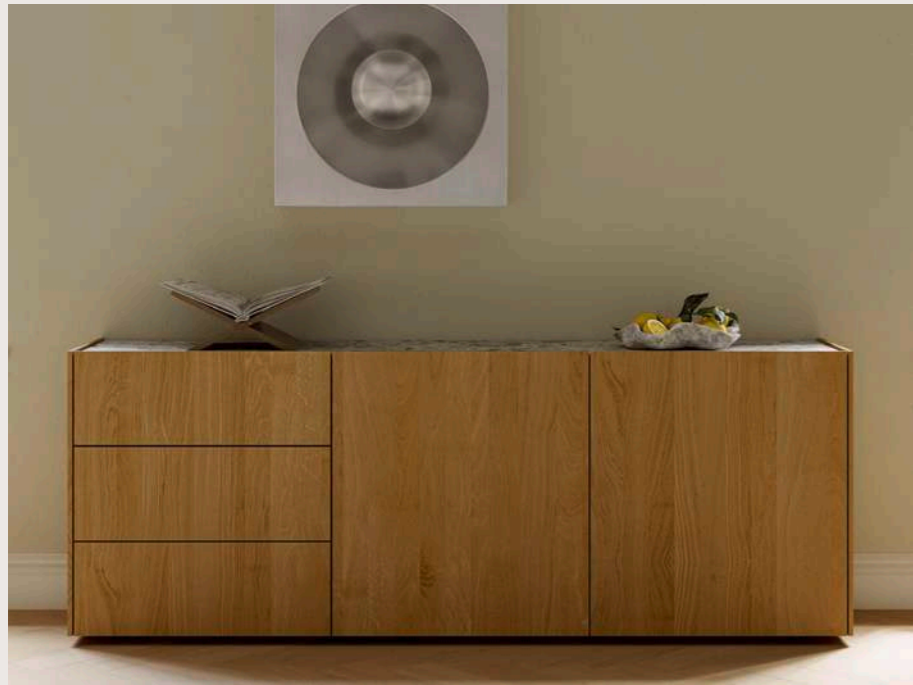

ESSZIMMER |
DINING ROOM | SALLE À MANGER